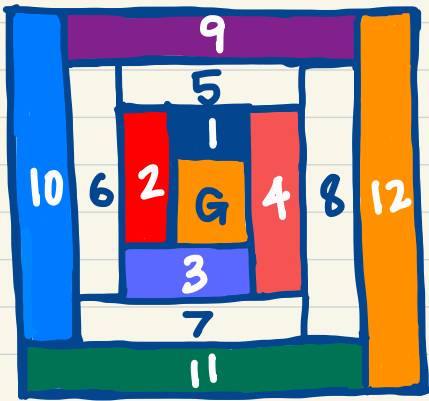

Scrappy Log Cabin Quilt

Log cabin blocks $4 \times 5 = 20$

(20) Centers = gold 4.5" square

Darks

1. (20) 2.5 x 4.5"
2. (20) 2.5 x 6.5"
3. (20) 2.5 x 6.5"
4. (20) 2.5 x 8.5"
9. (20) 2.5 x 12.5"
10. (20) 2.5 x 14.5"
11. (20) 2.5 x 14.5"
12. (20) 2.5 x 16.5"

Lights

5. (20) 2.5 x 8.5"
6. (20) 2.5 x 10.5"
7. (20) 2.5 x 10.5"
8. (20) 2.5 x 12.5"

(25) sashing 2.5 x 16.5"

(6) sashing horizontal
2.5 x 74.5" (pieced)

Retreat March 2023 * Stitch Supply